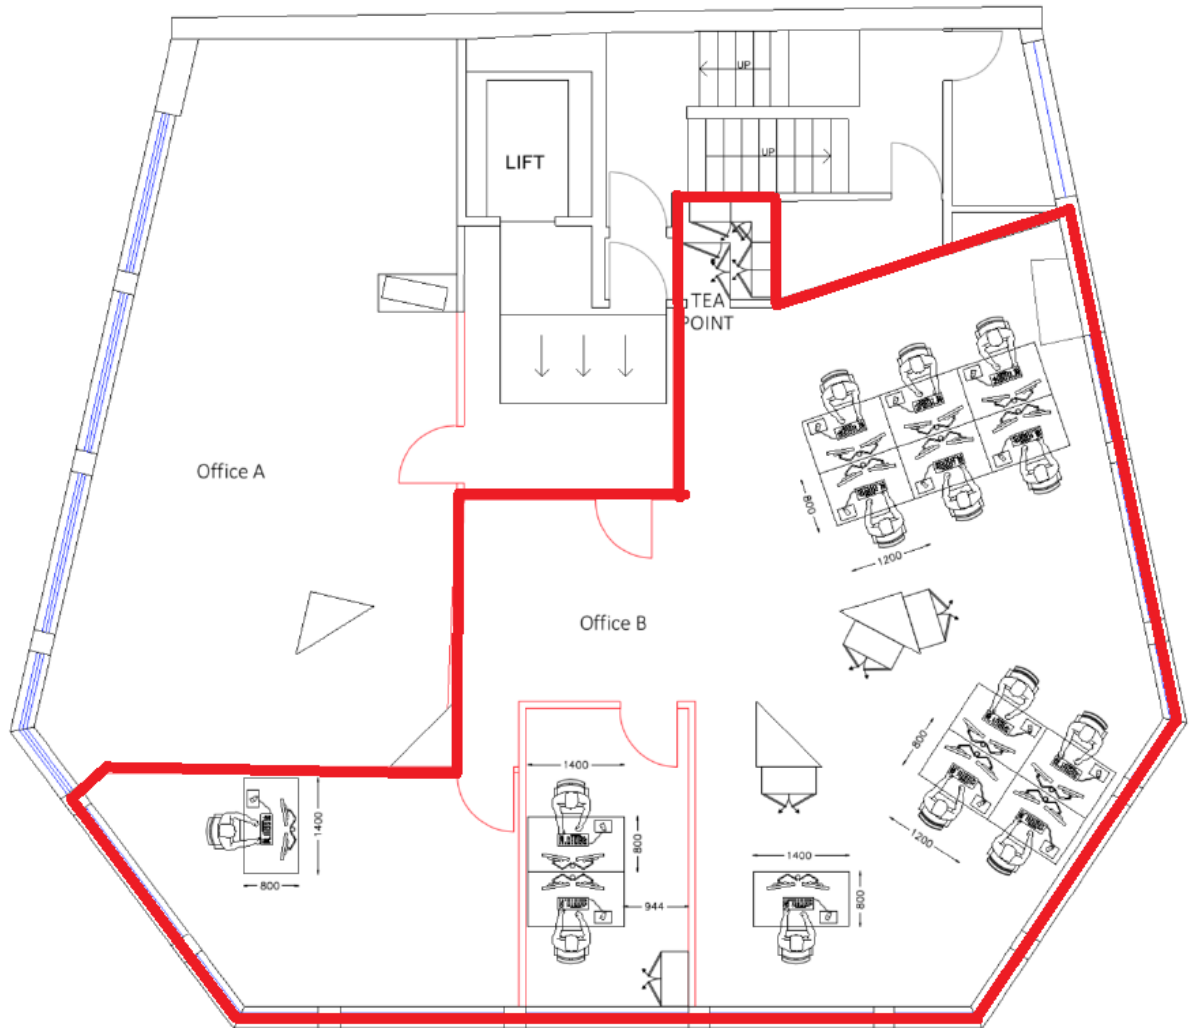

**ACCOMMODATION**

The available accommodation comprises incredibly bright & light refurbished office space located on the third floor as follows: -

Part suite B	428 sq ft	39.76 sq m
Part suite B	733 sq ft	68.89 sq m
<b>Total suite B</b>	<b>1,161 sq ft</b>	<b>107.85 sq m</b>

There is an adjacent **suite A** of 600 sq ft that could be combined providing the entire floor of **1,761 sq ft/ 163.60 sq m** approx.

**AMENITIES**

- \* Refurbished office floor
- \* Virgin fibre in place
- \* Fully equipped gym in the building
- \* Under floor cabling
- \* Air conditioning
- \* Body sensor movement lightning
- \* Secure access 4-person passenger lift
- \* Manned entrance
- \* On site car parking

**WILTSHIRE DANIELS**

CONNECTING PEOPLE TO PROPERTY SINCE 1985

Waterloo House - 3rd floor - Option B.1 - New partitions - 21-01-20